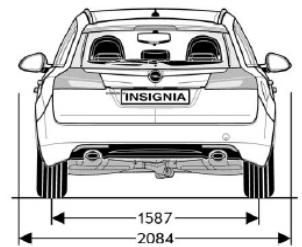

General Specifications

Bodywork	Limousine	Sports Tourer
Length (mm)	4830	4908
Height (mm)	1498	1520
Width (with/without side mirrors) (mm)	2084 / 1856	2084 / 1856
Wheelbase (mm)	2737	2737
Track (front/rear) (mm)	1585 / 1587	1585 / 1587