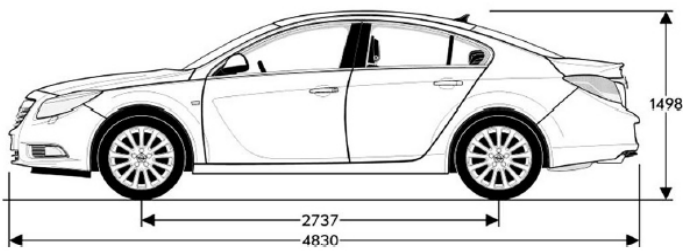

General Specifications

Bodywork	Limousine	Sports Tourer
Length (mm)	4830	4908
Height (mm)	1498	1520
Width (with/without side mirrors) (mm)	2084 / 1856	2084 / 1856
Wheelbase (mm)	2737	2737
Track (front/rear) (mm)	1585 / 1587	1585 / 1587