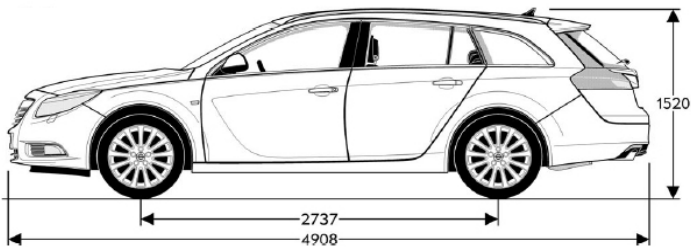

General Specifications

Bodywork	Limousine	Sports Tourer
Length (mm)	4830	4908
Height (mm)	1498	1520
Width (with/without side mirrors) (mm)	2084 / 1856	2084 / 1856
Wheelbase (mm)	2737	2737
Track (front/rear) (mm)	1585 / 1587	1585 / 1587