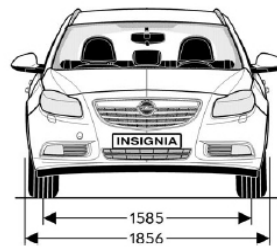

General Specifications

Bodywork	Limousine	Sports Tourer
Length (mm)	4830	4908
Height (mm)	1498	1520
Width (with/without side mirrors) (mm)	2084 / 1856	2084 / 1856
Wheelbase (mm)	2737	2737
Track (front/rear) (mm)	1585 / 1587	1585 / 1587