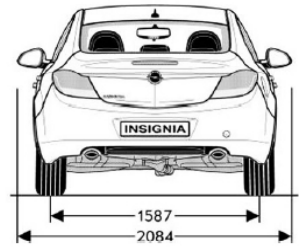

General Specifications

Bodywork	Limousine	Sports Tourer
Length (mm)	4830	4908
Height (mm)	1498	1520
Width (with/without side mirrors) (mm)	2084 / 1856	2084 / 1856
Wheelbase (mm)	2737	2737
Track (front/rear) (mm)	1585 / 1587	1585 / 1587