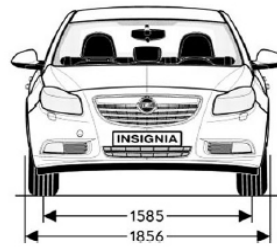

General Specifications

Bodywork	Limousine	Sports Tourer
Length (mm)	4830	4908
Height (mm)	1498	1520
Width (with/without side mirrors) (mm)	2084 / 1856	2084 / 1856
Wheelbase (mm)	2737	2737
Track (front/rear) (mm)	1585 / 1587	1585 / 1587